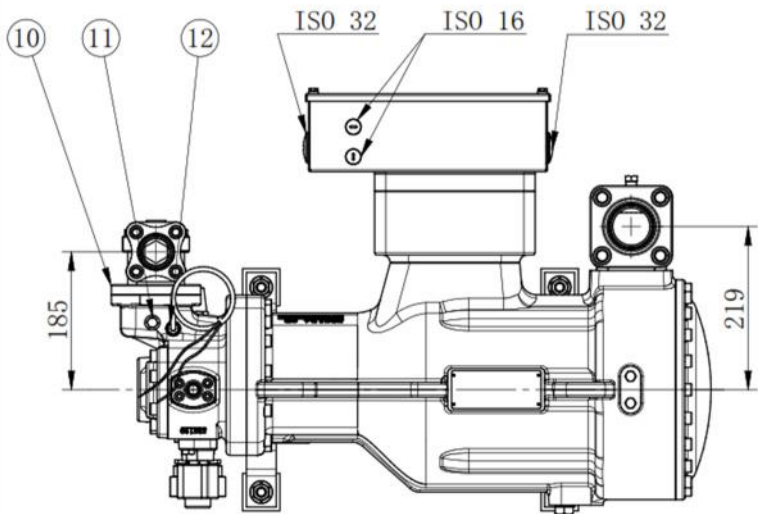

KEY:

- 1、 75% load solenoid valve
- 2、 Economiser Ø16
- 3、 50% load Solenoid valve
- 4、 Oil pressure 1/8"NPT
- 5、 Electrical box
- 6、 Suction shut-off valve Ø58
- 7、 Low pressure gas 1/8"NPT
- 8、 Discharge shut-off valve Ø42(1-5/8")
- 9、 Oil cooler connection Ø10
- 10、 Non return valve
- 11、 High pressure gas 1/8"NPT
- 12、 Discharge temperature sensor 1/8"NPT PTC140°C