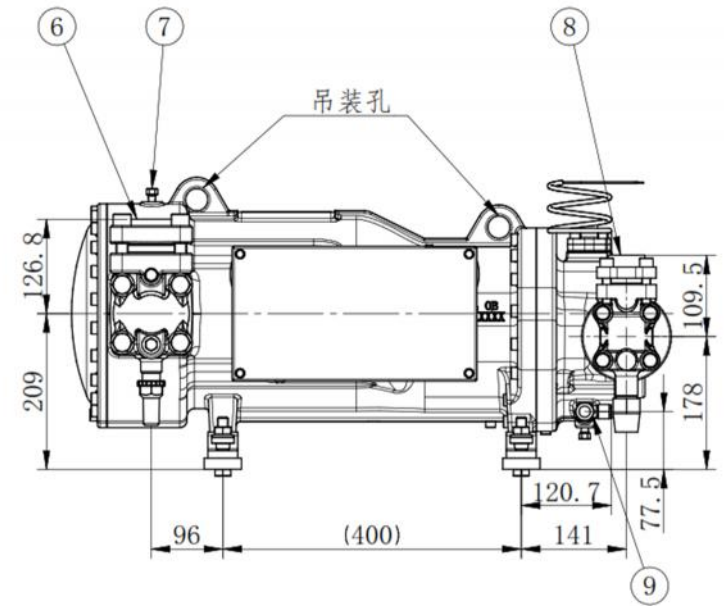

KEY:

- 1、 75% load solenoid valve
- 2、 Economiser Ø16
- 3、 50% load Solenoid valve
- 4、 Oil pressure 1/8"NPT
- 5、 Electrical box
- 6、 Suction shut-off valve Ø58
- 7、 Low pressure gas 1/8"NPT
- 8、 Discharge shut-off valve Ø42(1-5/8")
- 9、 Oil cooler connection Ø10
- 10、 Non return valve
- 11、 High pressure gas 1/8"NPT
- 12、 Discharge temperature sensor 1/8"NPT PTC140°C