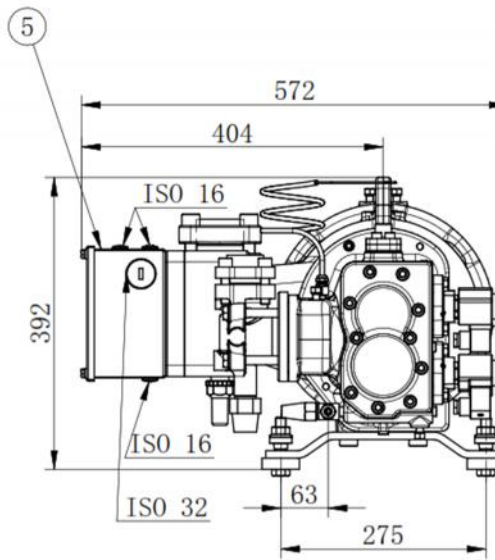

KEY:

- 1、 75% load solenoid valve
- 2、 Economiser Ø16
- 3、 50% load Solenoid valve
- 4、 Oil pressure 1/8"NPT
- 5、 Electrical box
- 6、 Suction shut-off valve Ø58
- 7、 Low pressure gas 1/8"NPT
- 8、 Discharge shut-off valve Ø42(1-5/8")
- 9、 Oil cooler connection Ø10
- 10、 Non return valve
- 11、 High pressure gas 1/8"NPT
- 12、 Discharge temperature sensor 1/8"NPT PTC140°C