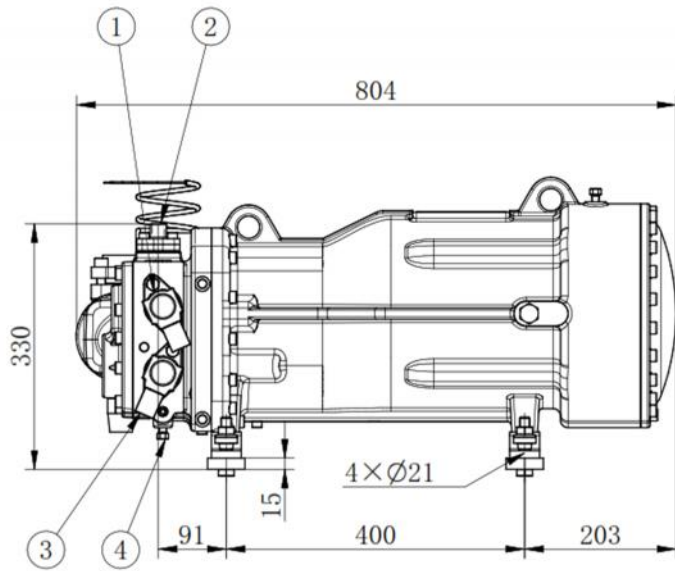

KEY:

- 1、 75% load solenoid valve
- 2、 Economiser Ø16
- 3、 50% load Solenoid valve
- 4、 Oil pressure 1/8"NPT
- 5、 Electrical box
- 6、 Suction shut-off valve Ø58
- 7、 Low pressure gas 1/8"NPT
- 8、 Discharge shut-off valve Ø42(1-5/8")
- 9、 Oil cooler connection Ø10
- 10、 Non return valve
- 11、 High pressure gas 1/8"NPT
- 12、 Discharge temperature sensor 1/8"NPT PTC140°C